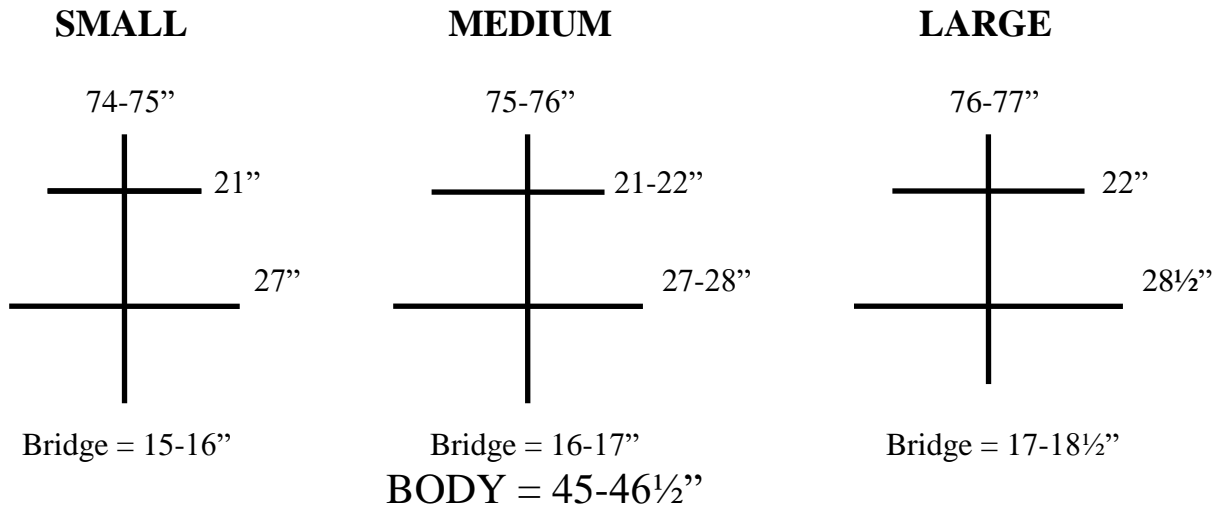

## Double Bass Sizing Chart

3/4

7/8

4/4

NOTE: For all sizes, the body measurement is from the bottom of the neck joint to bottom of bass, not including the end-pin.

## Double Bass Sizing Chart

1/4

Bridge = 14-15"  
BODY = 38"

---

1/2

Bridge = 15"  
BODY = 39"

---

5/8

Bridge = 16"  
BODY = 40"

NOTE: For all sizes, the body measurement is from the bottom of the neck joint to bottom of bass, not including the end-pin.