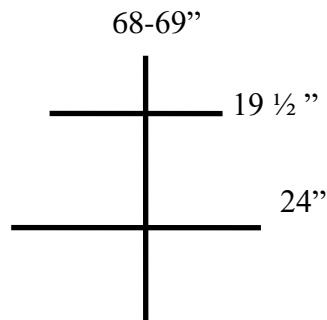

## Double Bass Sizing Chart

3/4

7/8

4/4

NOTE: For all sizes, the body measurement is from the bottom of the neck joint to bottom of bass, not including the end-pin.

## Double Bass Sizing Chart

1/4

Bridge = 14-15"  
BODY = 38"

---

1/2

Bridge = 15"  
BODY = 39"

---

5/8

Bridge = 16"  
BODY = 40"

NOTE: For all sizes, the body measurement is from the bottom of the neck joint to bottom of bass, not including the end-pin.