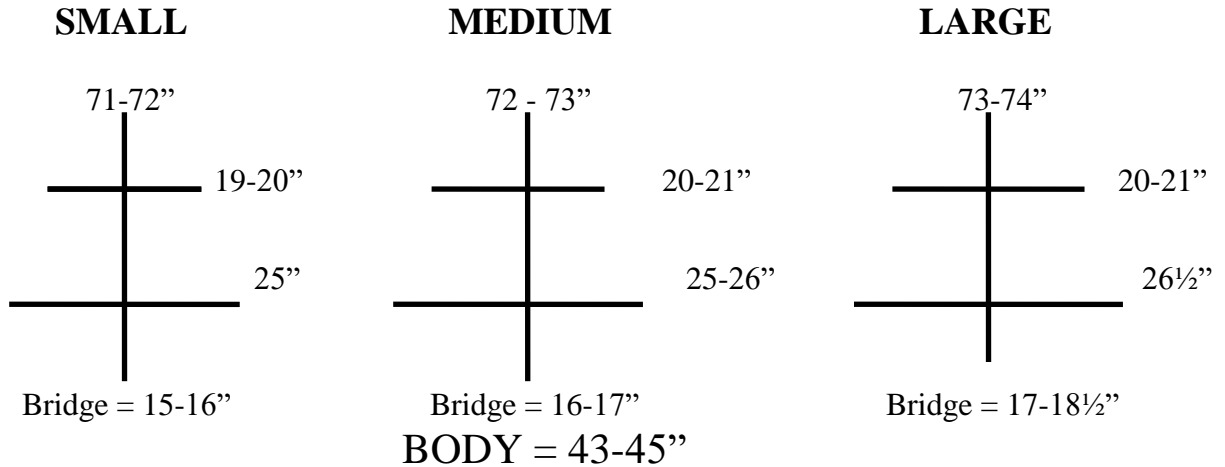

## Double Bass Sizing Chart

3/4

7/8

4/4

NOTE: For all sizes, the body measurement is from the bottom of the neck joint to bottom of bass, not including the end-pin.

## Double Bass Sizing Chart

1/4

Bridge = 14-15"  
BODY = 38"

---

1/2

Bridge = 15"  
BODY = 39"

---

5/8

Bridge = 16"  
BODY = 40"

NOTE: For all sizes, the body measurement is from the bottom of the neck joint to bottom of bass, not including the end-pin.