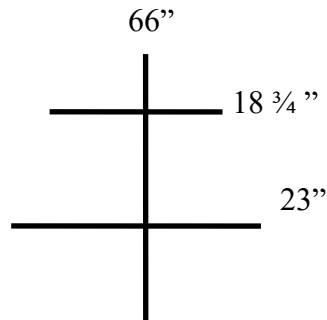

## Double Bass Sizing Chart

3/4

7/8

4/4

NOTE: For all sizes, the body measurement is from the bottom of the neck joint to bottom of bass, not including the end-pin.

## Double Bass Sizing Chart

1/4

Bridge = 14-15"  
BODY = 38"

---

1/2

Bridge = 15"  
BODY = 39"

---

5/8

Bridge = 16"  
BODY = 40"

NOTE: For all sizes, the body measurement is from the bottom of the neck joint to bottom of bass, not including the end-pin.