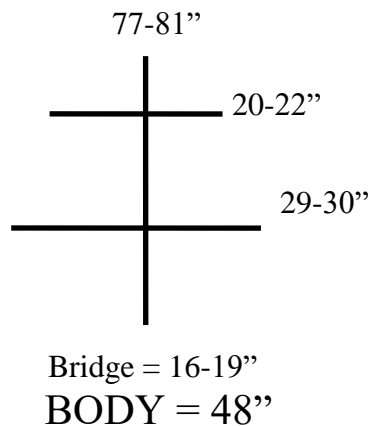

## Double Bass Sizing Chart

3/4

7/8

4/4

NOTE: For all sizes, the body measurement is from the bottom of the neck joint to bottom of bass, not including the end-pin.

## Double Bass Sizing Chart

1/4

Bridge = 14-15"  
BODY = 38"

---

1/2

Bridge = 15"  
BODY = 39"

---

5/8

Bridge = 16"  
BODY = 40"

NOTE: For all sizes, the body measurement is from the bottom of the neck joint to bottom of bass, not including the end-pin.