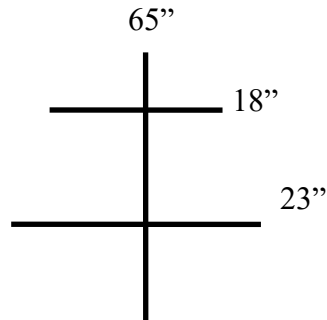

## Double Bass Sizing Chart

3/4

7/8

4/4

NOTE: For all sizes, the body measurement is from the bottom of the neck joint to bottom of bass, not including the end-pin.

## Double Bass Sizing Chart

1/4

Bridge = 14-15"  
BODY = 38"

---

1/2

Bridge = 15"  
BODY = 39"

---

5/8

Bridge = 16"  
BODY = 40"

NOTE: For all sizes, the body measurement is from the bottom of the neck joint to bottom of bass, not including the end-pin.